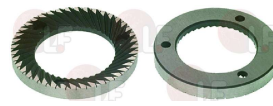

DRM MA640009/0014

1. **1251036 GRINDING BURRS DRM-ALINOX (PAIR) RIGHT**
   external $\varnothing$ 68 mm - internal $\varnothing$ 43 mm
   thickness 8 mm - 3 fixing holes
   for Grinder-dispenser (CIMBALI) ALINOX A