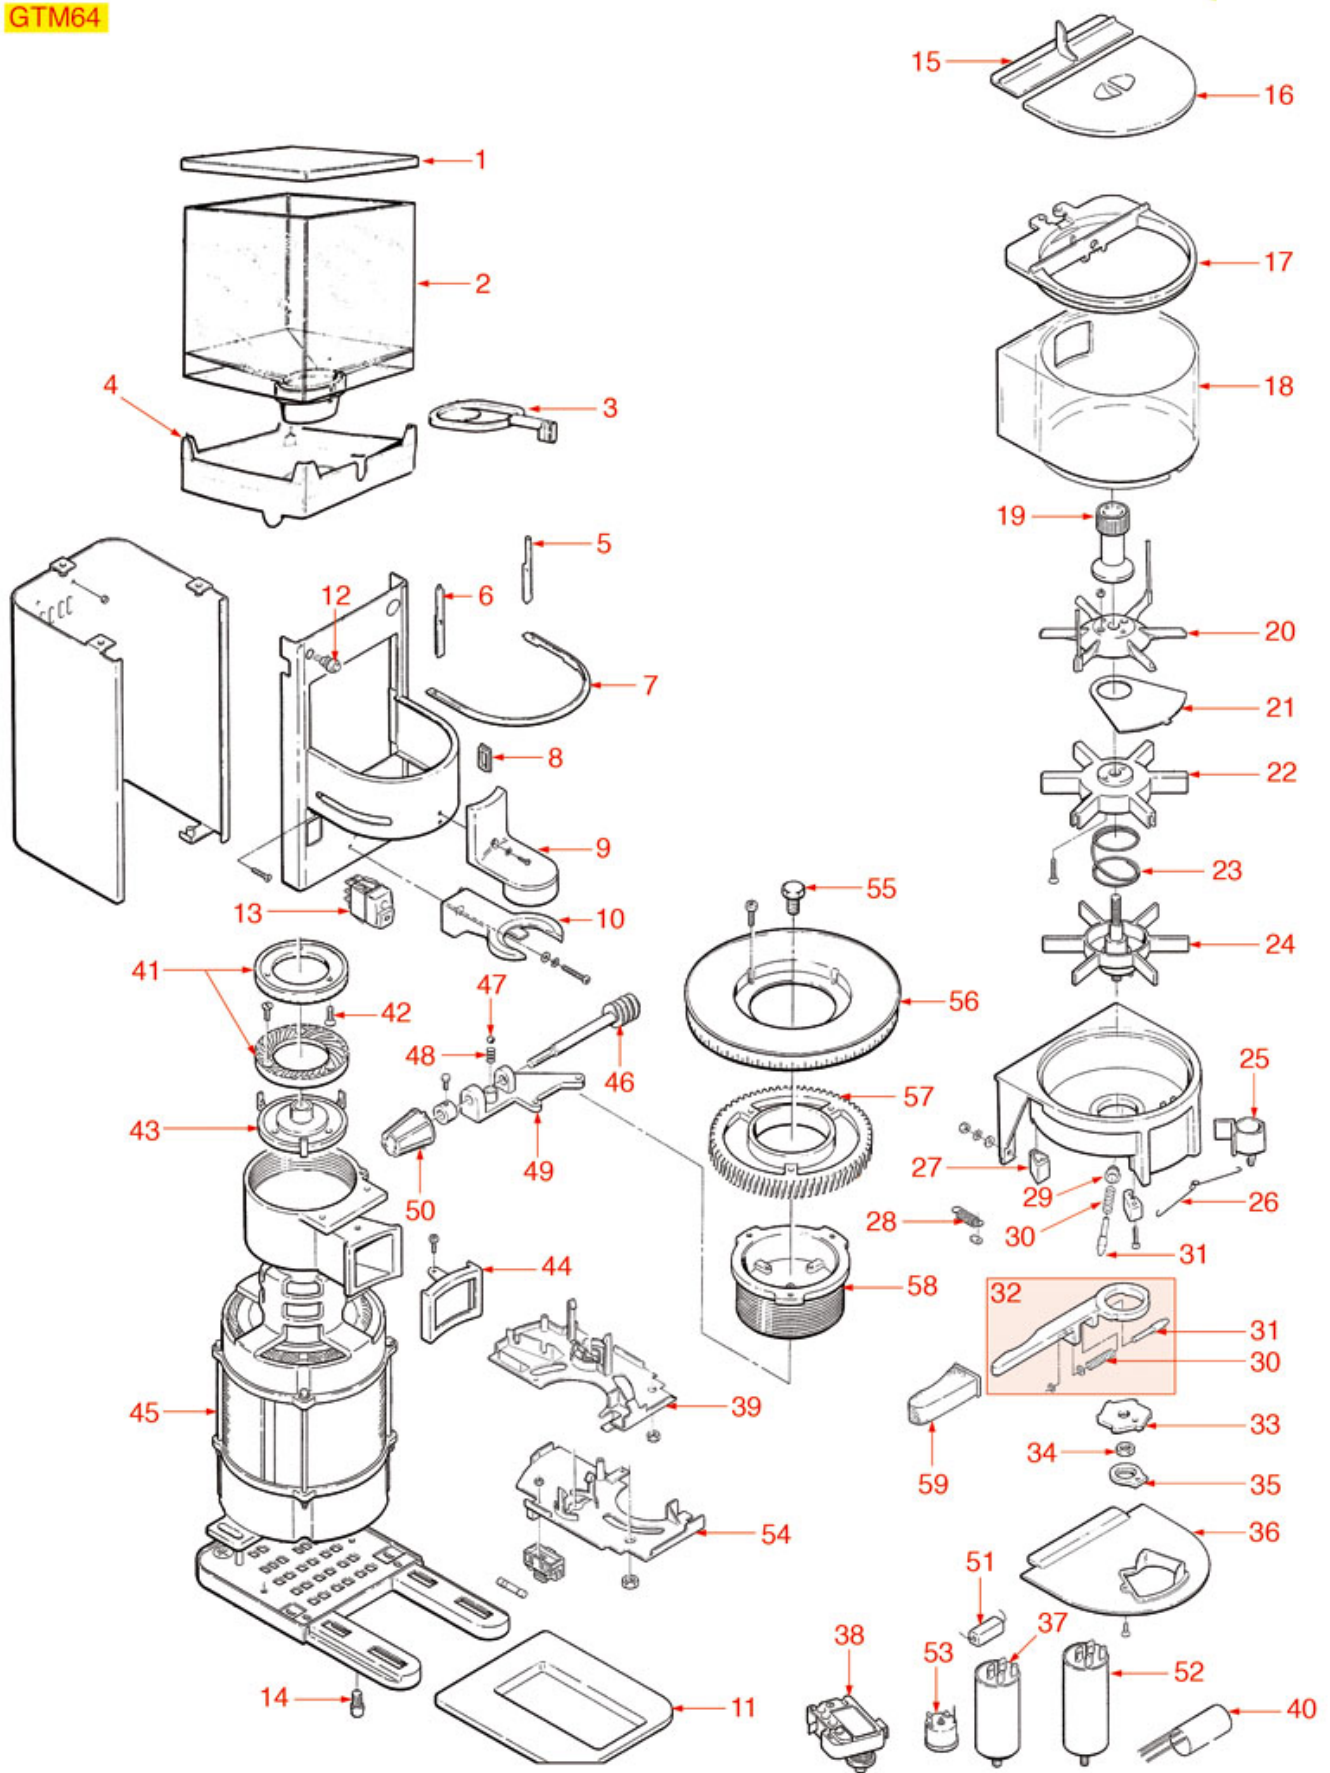

GRINDER ASSEMBLY GTM64

GTM64

DRMMC01

Positions without LF code no.: upon request

DRM

Position	LF code no.	Description
1	1252189	COFFEE HOPPER LID
3	1252195	COFFEE HOPPER CLOSING SHEET
12	3221095	ORANGE INDICATOR LAMP 230V
13	1319902	BLACK BIPOLAR SWITCH 16A 250V
15	1252258	LID WITH POINTER
16	1252110	DOSER LID
18	1252105	DOSER CYLINDER
19	1241070	DOSE ADJUSTMENT KNOB
20	1252106	BOTTOM STAR WITH MIXER
21	1252196	DOSER SHEET
22	1343015	DOSE ADJUSTMENT STAR
23	1250091	DISPENSER STAR SPRING
24	1343016	DOSE CONVEYING STAR
25	1252308	COUNTER FOR COFFEE GRINDER
26	1252107	STROKE COUNTER SHAFT
28	1250093	DOSER LEVER RETURN SPRING
32	1252343	DOSER LEVER
33	1252364	PAWL COFFEE GRINDER/DOSER
36	1252109	DISPENSER LOWER LID
41	1251032	GRINDING BURRS CIMBALI (PAIR) RIGHT
44	1186614	GASKET FOR COFFEE OUTLET OPENING
46	1528037	WORM SCREW
47	1252290	BALL FOR MICRO REGULATION GROUP
48	1250109	BALL SPRING
49	1252344	SUPPORT FOR SCREW
50	1241073	CONTROL KNOB
57	1252345	ADJUSTMENT RING NUT
59	1252108	DOSER LEVER KNOB